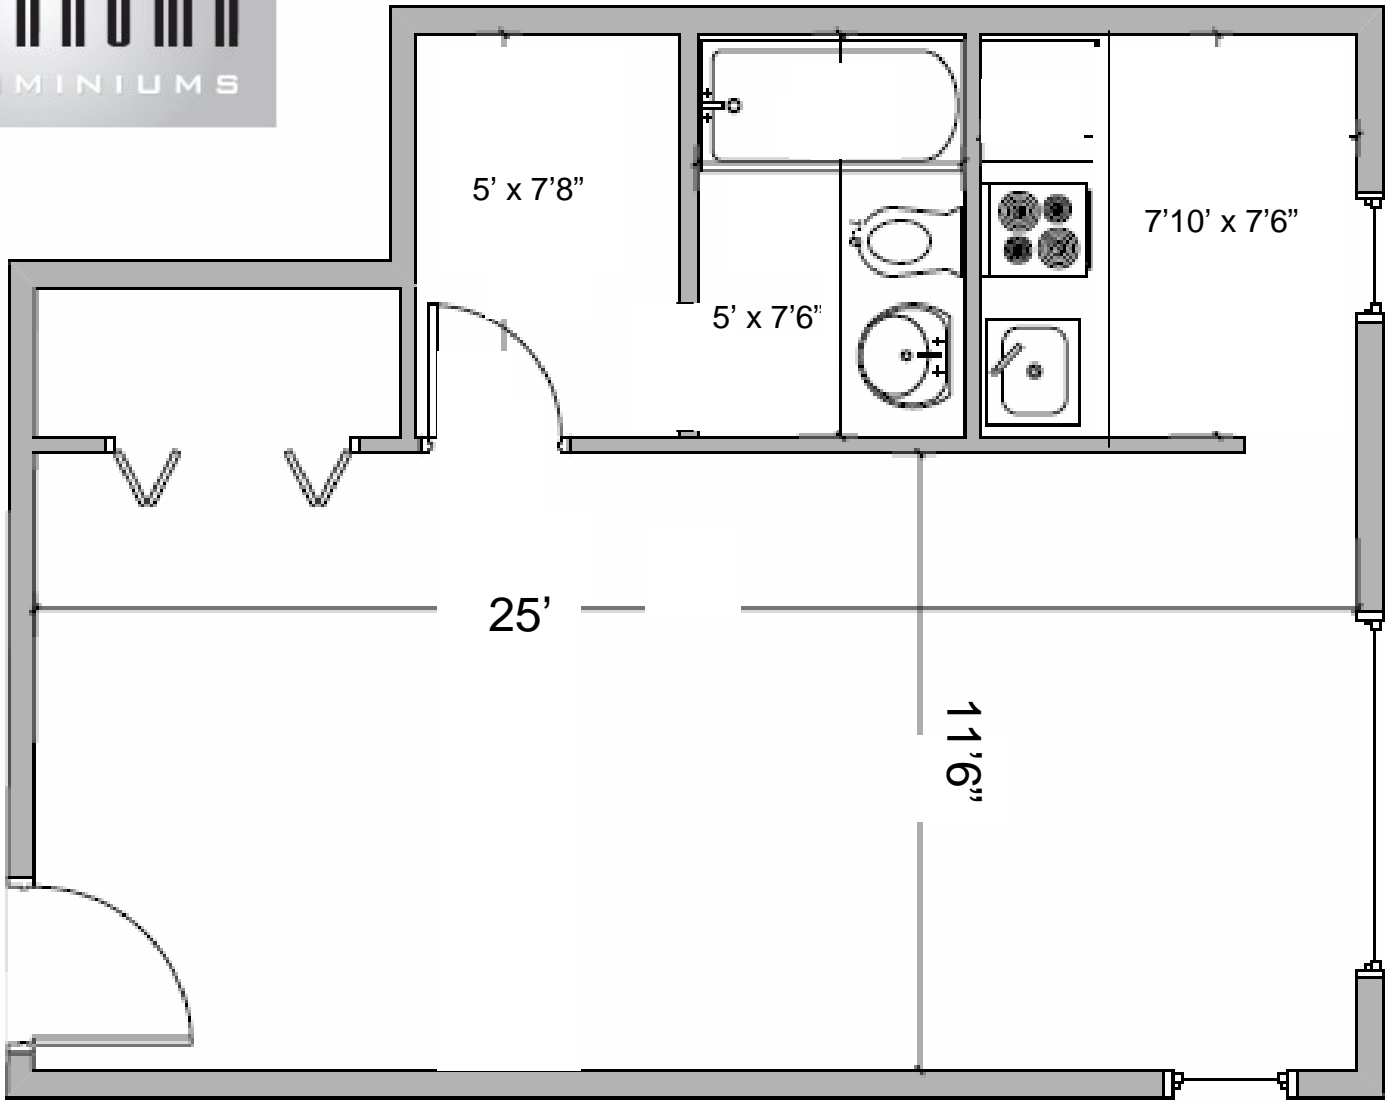

Broadway

Studio – 460 SF

111 Lee Avenue, Takoma Park

301-891-3131

www.TheTakoma.com

Dimensions and floor plan layouts are approximate. Images are for illustrative purposes only.