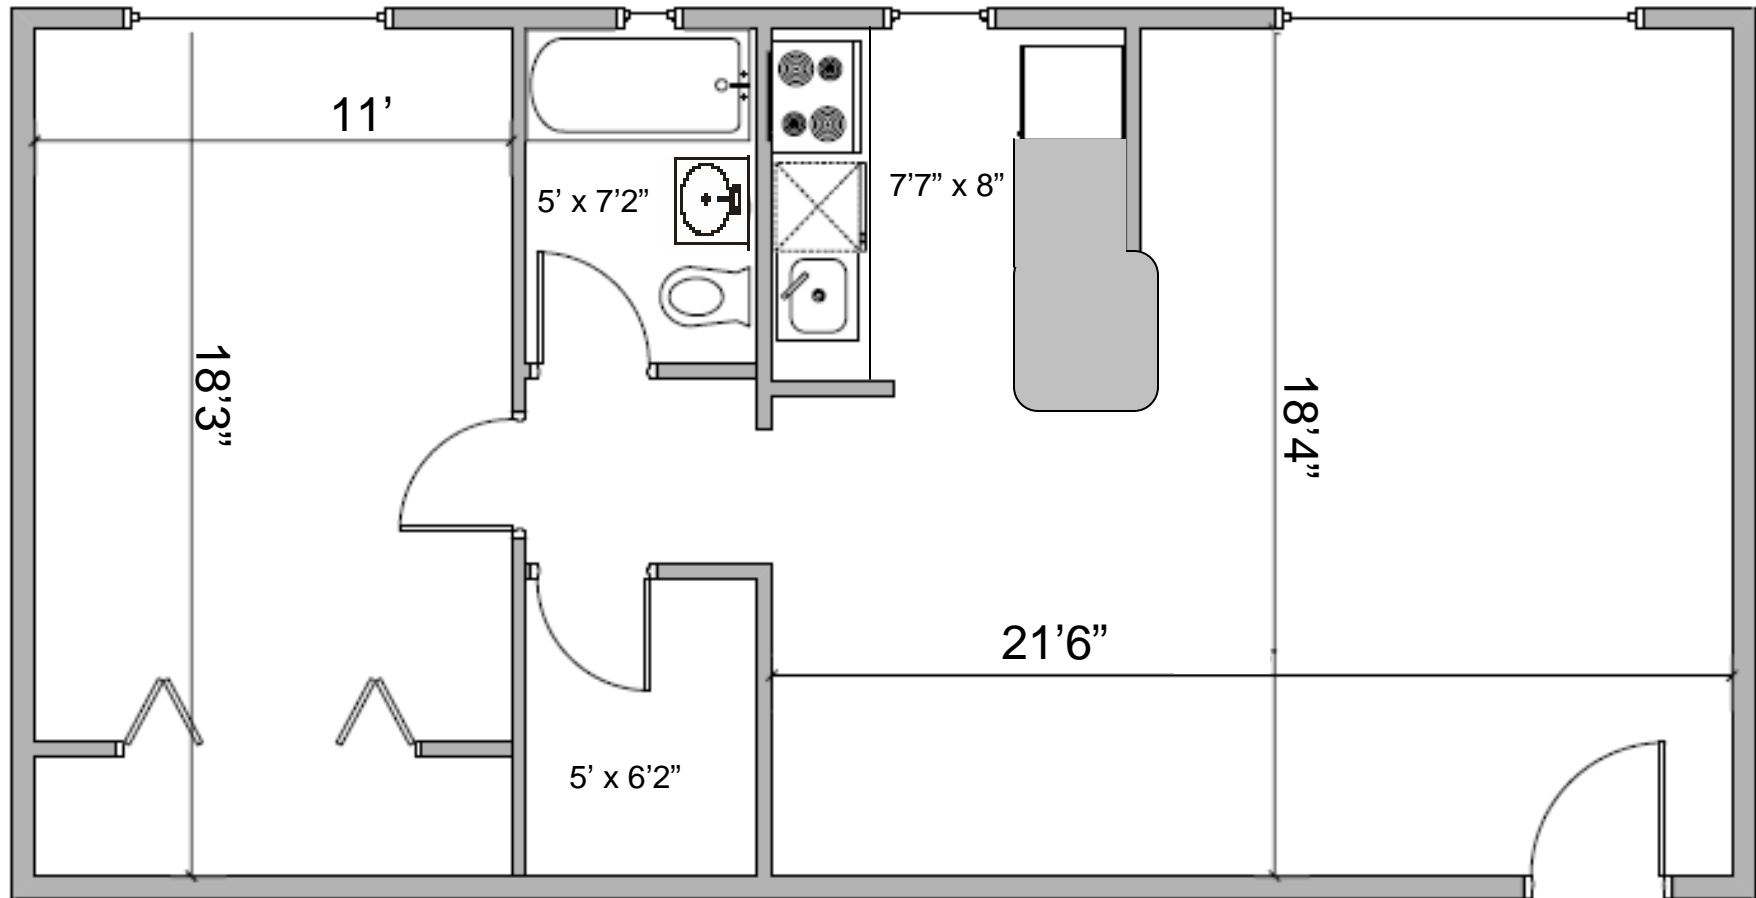

THE TAKOMA
CONDOMINIUMS

Newport

One Bedroom – 712 SF

111 Lee Avenue, Takoma Park

301-891-3131

www.TheTakoma.com

Dimensions and floor plan layouts are approximate. Images are for illustrative purposes only.